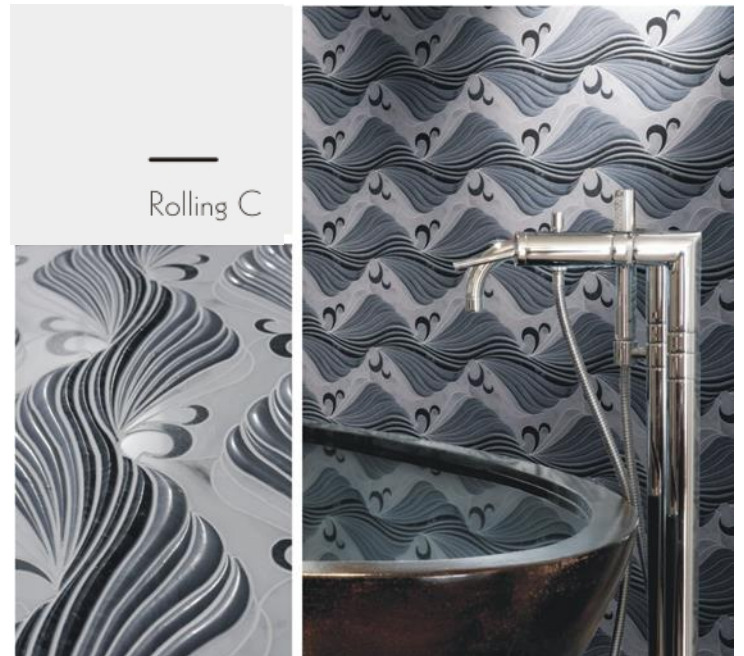

Golden Blossom

Blue Blossom

Blue Blossom
Size: 420.8 x 399mm
No. DR003-B

Rolling A
Size: 229.7 x 172mm
No. DRO4-A

Rolling C
Size: 229.7 x 172mm
No. DR004-C

Rolling A

Rolling C

Red Hexagon
Size: 408.4 x 223.8mm
No. DR005-A