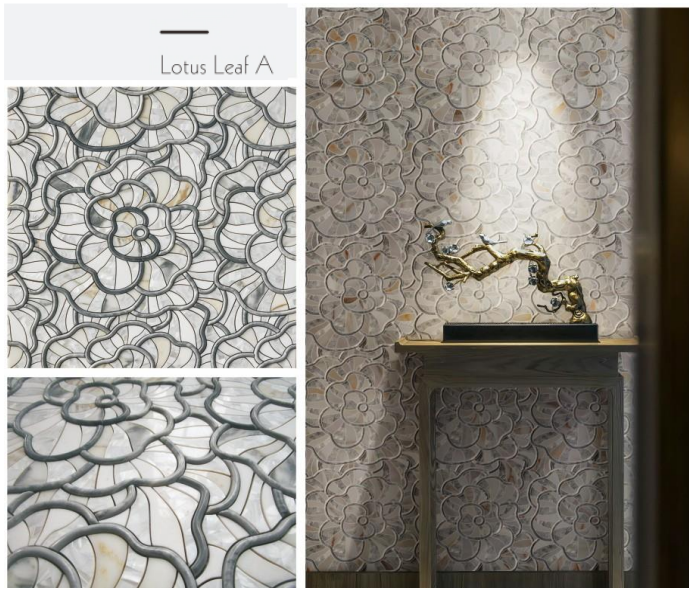

Striving A
Size: 437.1 x 407.7mm
No. DR014-A

Striving B

Striving B
Size: 437.1 x 407.7mm
No. DR014-B

Striving C
Size: 437.1 x 407.7mm
No. DR014-C

Eyes
Size: 298.5 x 300.5mm
No. DR015

Flowers Show A

Flowers Show A
Size: 300 x 300mm
No. DR017-A

Flowers Show B
Size: 300 x 300mm
No. DR017-B

Flowers Show B

History A

017

History A
Size: 300 x 300mm
No. DR019-A

History B
Size: 300 x 300mm
No. DR019-B

History B

Lotus Leaf A

Lotus Leaf B

Lotus Leaf A
Size: 350 x 350mm
No. DR020-A

Lotus Leaf B
Size: 350 x 350mm
No. DR020-B

Mirror Stone

Mirror Stone
Size: 294.5 x 294.5mm
No. DR022-A

Athens

Athens
Size: 294.5 x 294.5mm
No. DR022-B